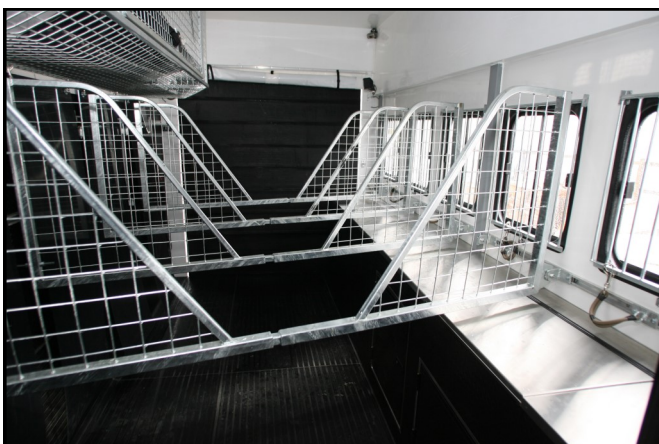

Superior Horse Coach

51 Robinson Street, Ashburton * Ph 03 308 2966 * www.lysaghtltd.co.nz
Greg Lysaght - Mobile 027 435 6357